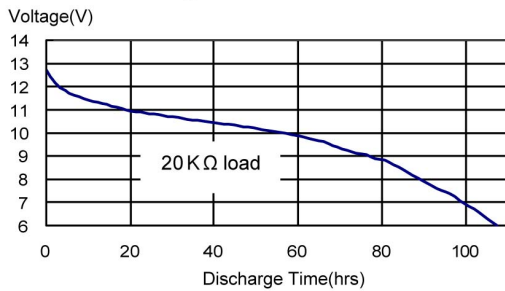

BENEFITS:

- Lasts longer in car alarm
- Deliver the highest standards of performance excellence

APPLICATIONS BEST FOR:

Other Details:

- Average weight: 7.9g

Cross Reference:

GP	Eveready	Varta	Duracell
23A	A23	V23GA	MN21

- GP Alkaline High Voltage Battery
- 12 Volts

Unit : mm

Typical Discharge characteristics at 22 ± 3 °C

Normal Rate Discharge

High Rate Discharge