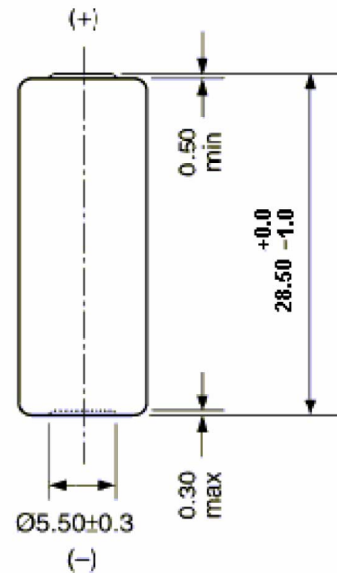

BENEFITS:

- Lasts longer in car alarm
- Deliver the highest standards of performance excellence

APPLICATIONS BEST FOR:

Other Details:

- Average weight: 7.9g

Cross Reference:

GP	Eveready	Varta	Duracell
23A	A23	V23GA	MN21

- GP Alkaline High Voltage Battery
- 12 Volts

Unit : mm

Typical Discharge characteristics at 22 ± 3 °C

Normal Rate Discharge

High Rate Discharge