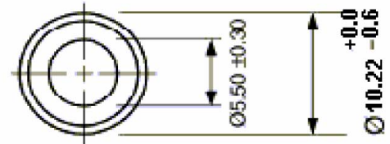

- GP Alkaline High Voltage Battery
- 12 Volts